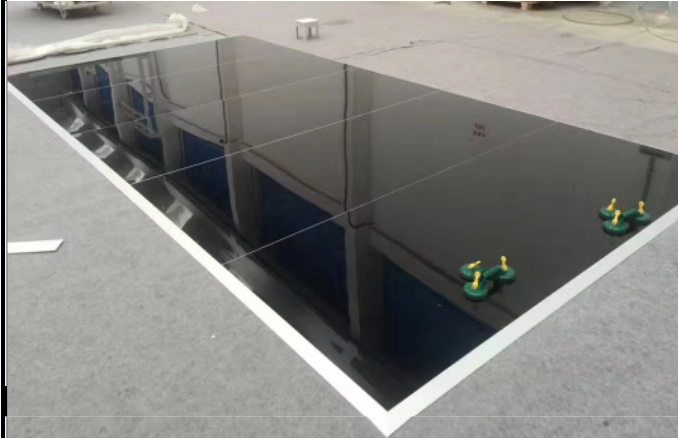

Crystal Car Floor

Height: 35mm
Standard size: 1200*3000mm; 1000*1000mm
Color: White, black, or custom made

Square Extrusion Floor

Height & Color can be custom made

DT300 Stage

Adjustable Height: from 600mm to 1000mm
standard size: 1220*1220mm

Adjustable foot floor

Panel size: 998*998*40mm; custom made
adjustable Height: from 55mm to 100mm