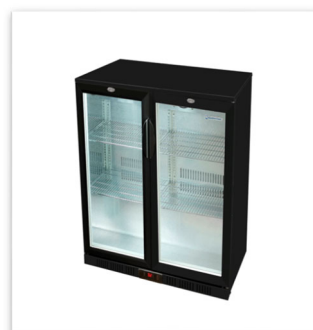

Double Glass Door Fridge
Code: AC111S
900mmH x 500mmD x 920mmW
$250.00